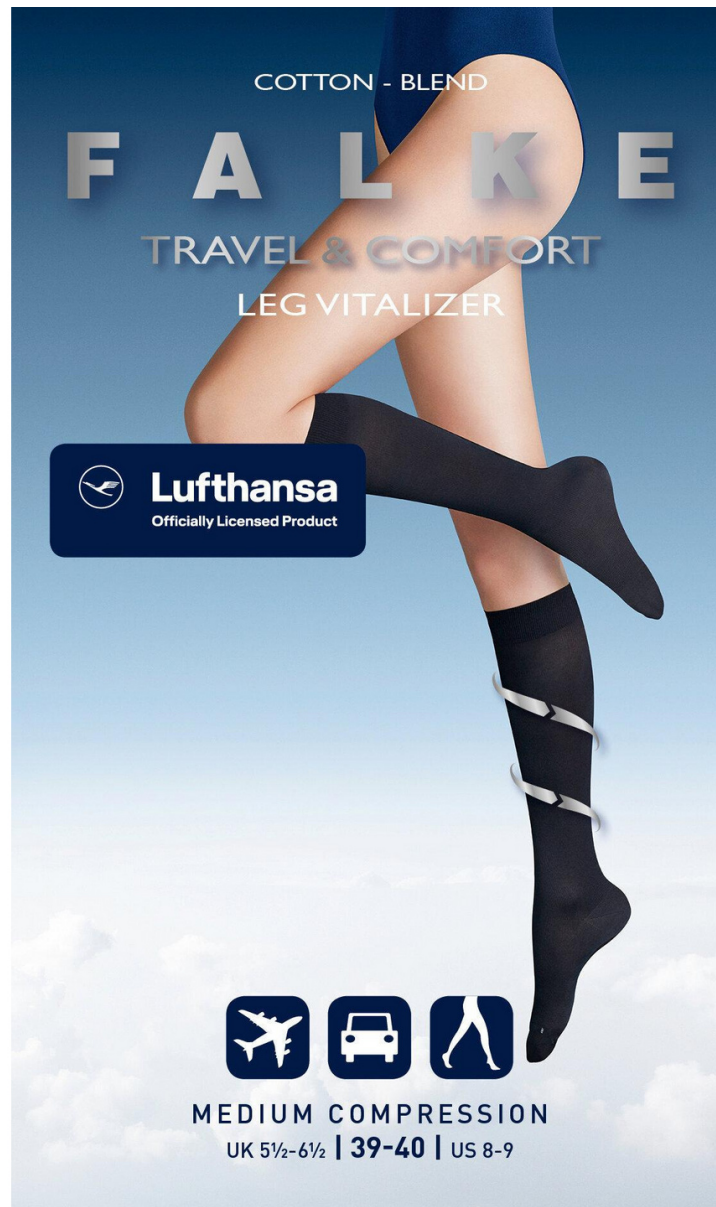

- Part of the FALKE Travel & Comfort range and official Lufthansa licensed product
- Actively stimulates and supports the blood circulation through defined compression
- Compression strength of 14-16 mmHg on the ankle
- Prevents swollen, heavy legs – you feel fit and strong all day long
- Ideal for short travelling and activities when sitting, standing and walking
- Elegant look and high level of comfort thanks to 47% cotton
- Anatomic FALKE fit with a perfect, wrinkle-free fit on the leg